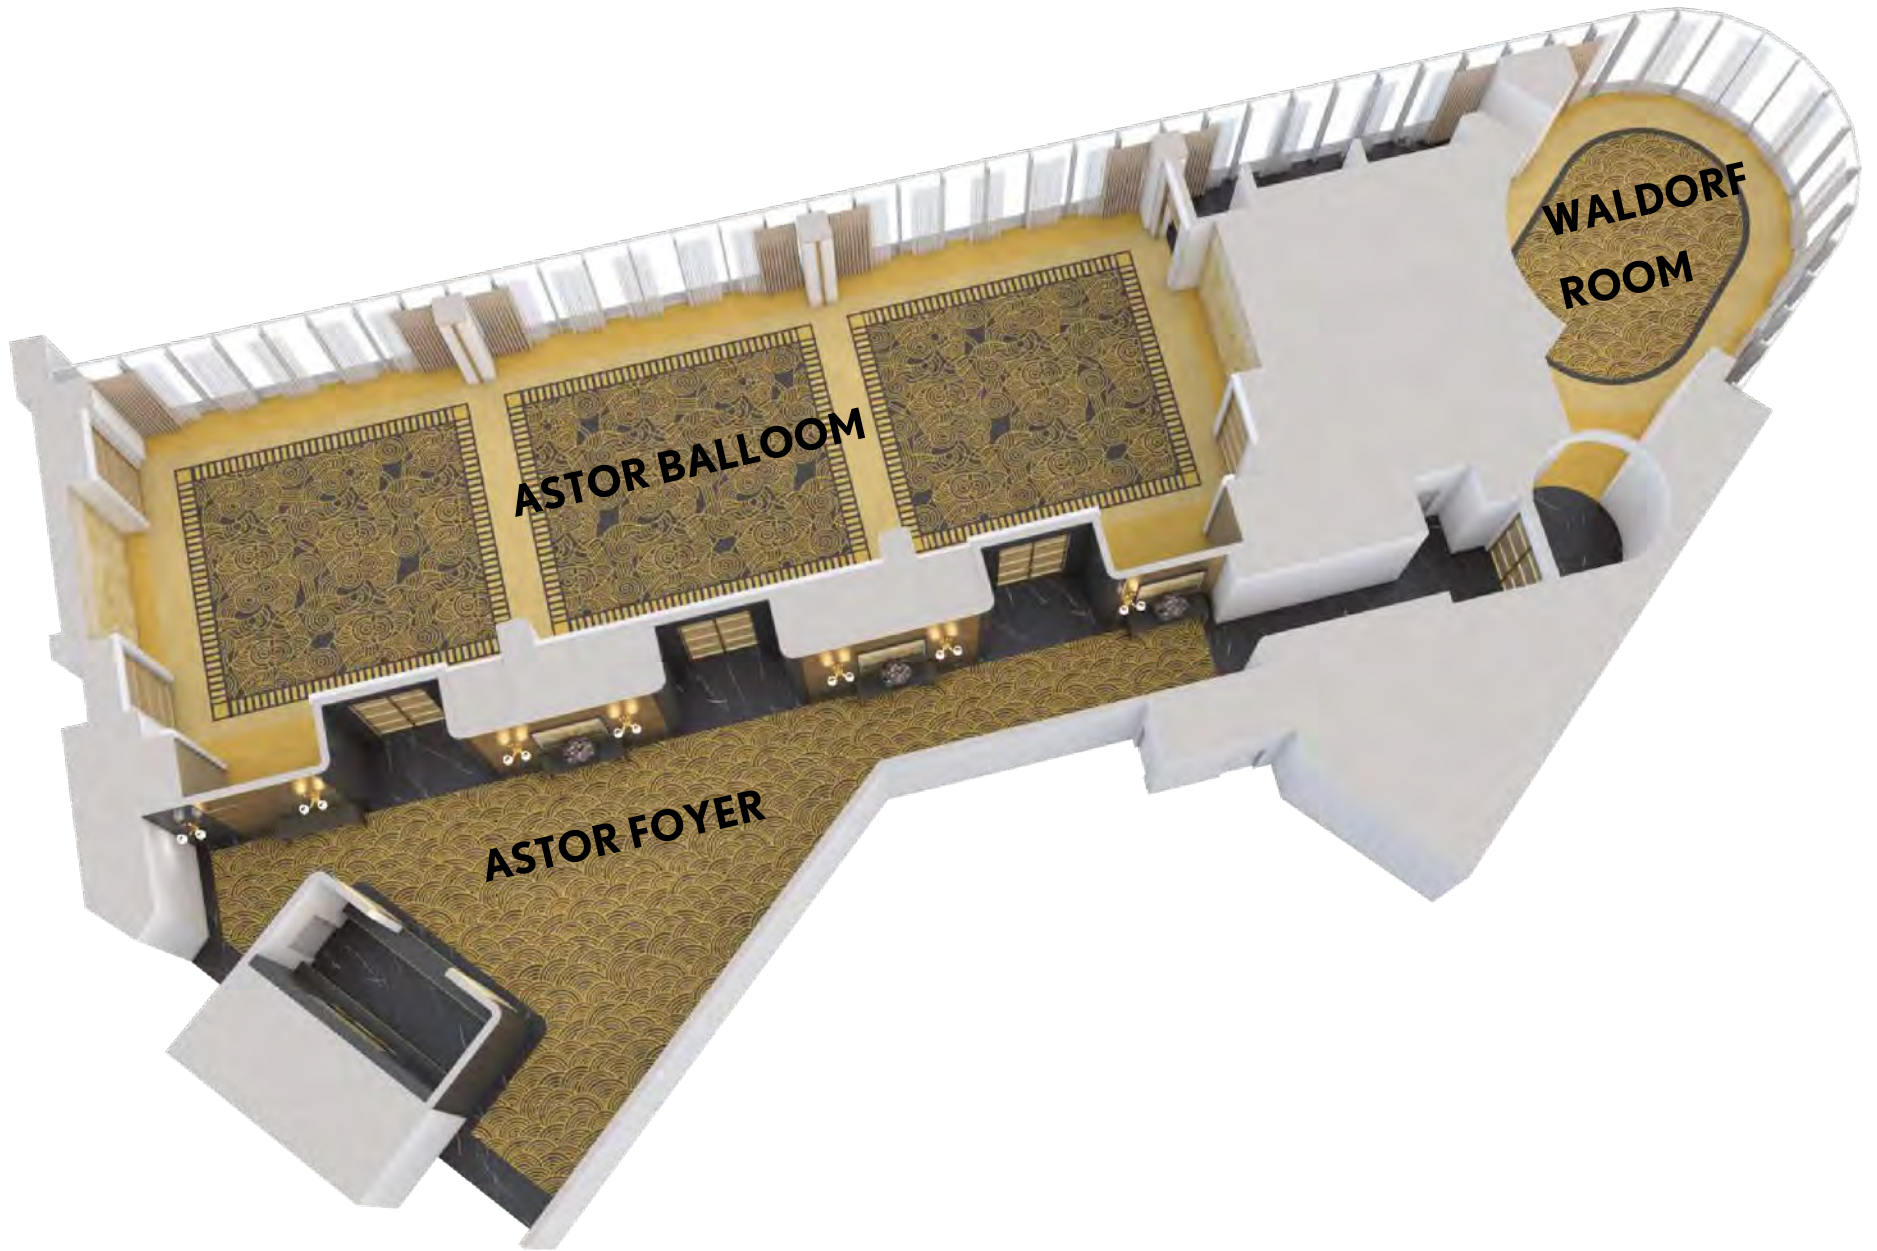

ASTOR BALLROOM

200 Guests Seated
300 Guests Reception

FOYER

150 Guests Reception

WALDORF ASTORIA[®]
BEVERLY HILLS

ASTOR BALLOOM

WALDORF ROOM

ASTOR FOYER

Baldi

TERRACE

Guests Reception
50 Guests Seated

BUYOUT

400 Guests Reception
150 Guests Seated

EDO'S ROOM & GARDEN

50 Guests Reception
30 Guests Seated

WALDORF ASTORIA[®]
BEVERLY HILLS

GEMMA

and Rooftop Pool Deck

PROMENADE

50 Guests Reception

POOL LOUNGE

75 Guests Reception

GEMMA ROOFTOP
RESTAURANT

150 Guests Reception
60 Guests Seated