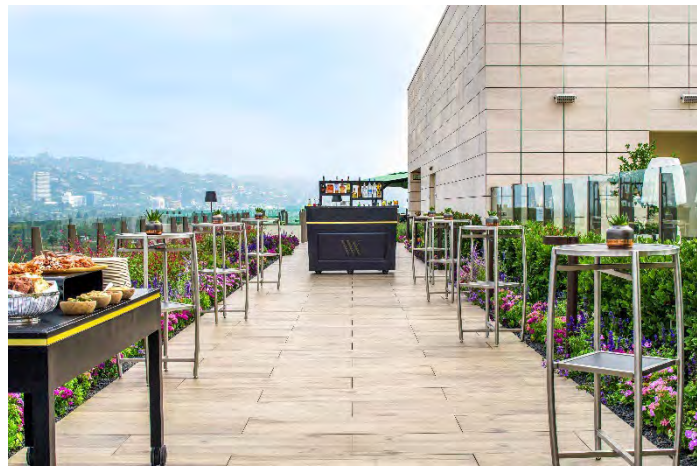

Baldi

TERRACE

Guests Reception
50 Guests Seated

BUYOUT

400 Guests Reception
150 Guests Seated

EDO'S ROOM & GARDEN

50 Guests Reception
30 Guests Seated

WALDORF ASTORIA[®]
BEVERLY HILLS

GEMMA

and Rooftop Pool Deck

PROMENADE

50 Guests Reception

POOL LOUNGE

75 Guests Reception

GEMMA ROOFTOP
RESTAURANT

150 Guests Reception
60 Guests Seated